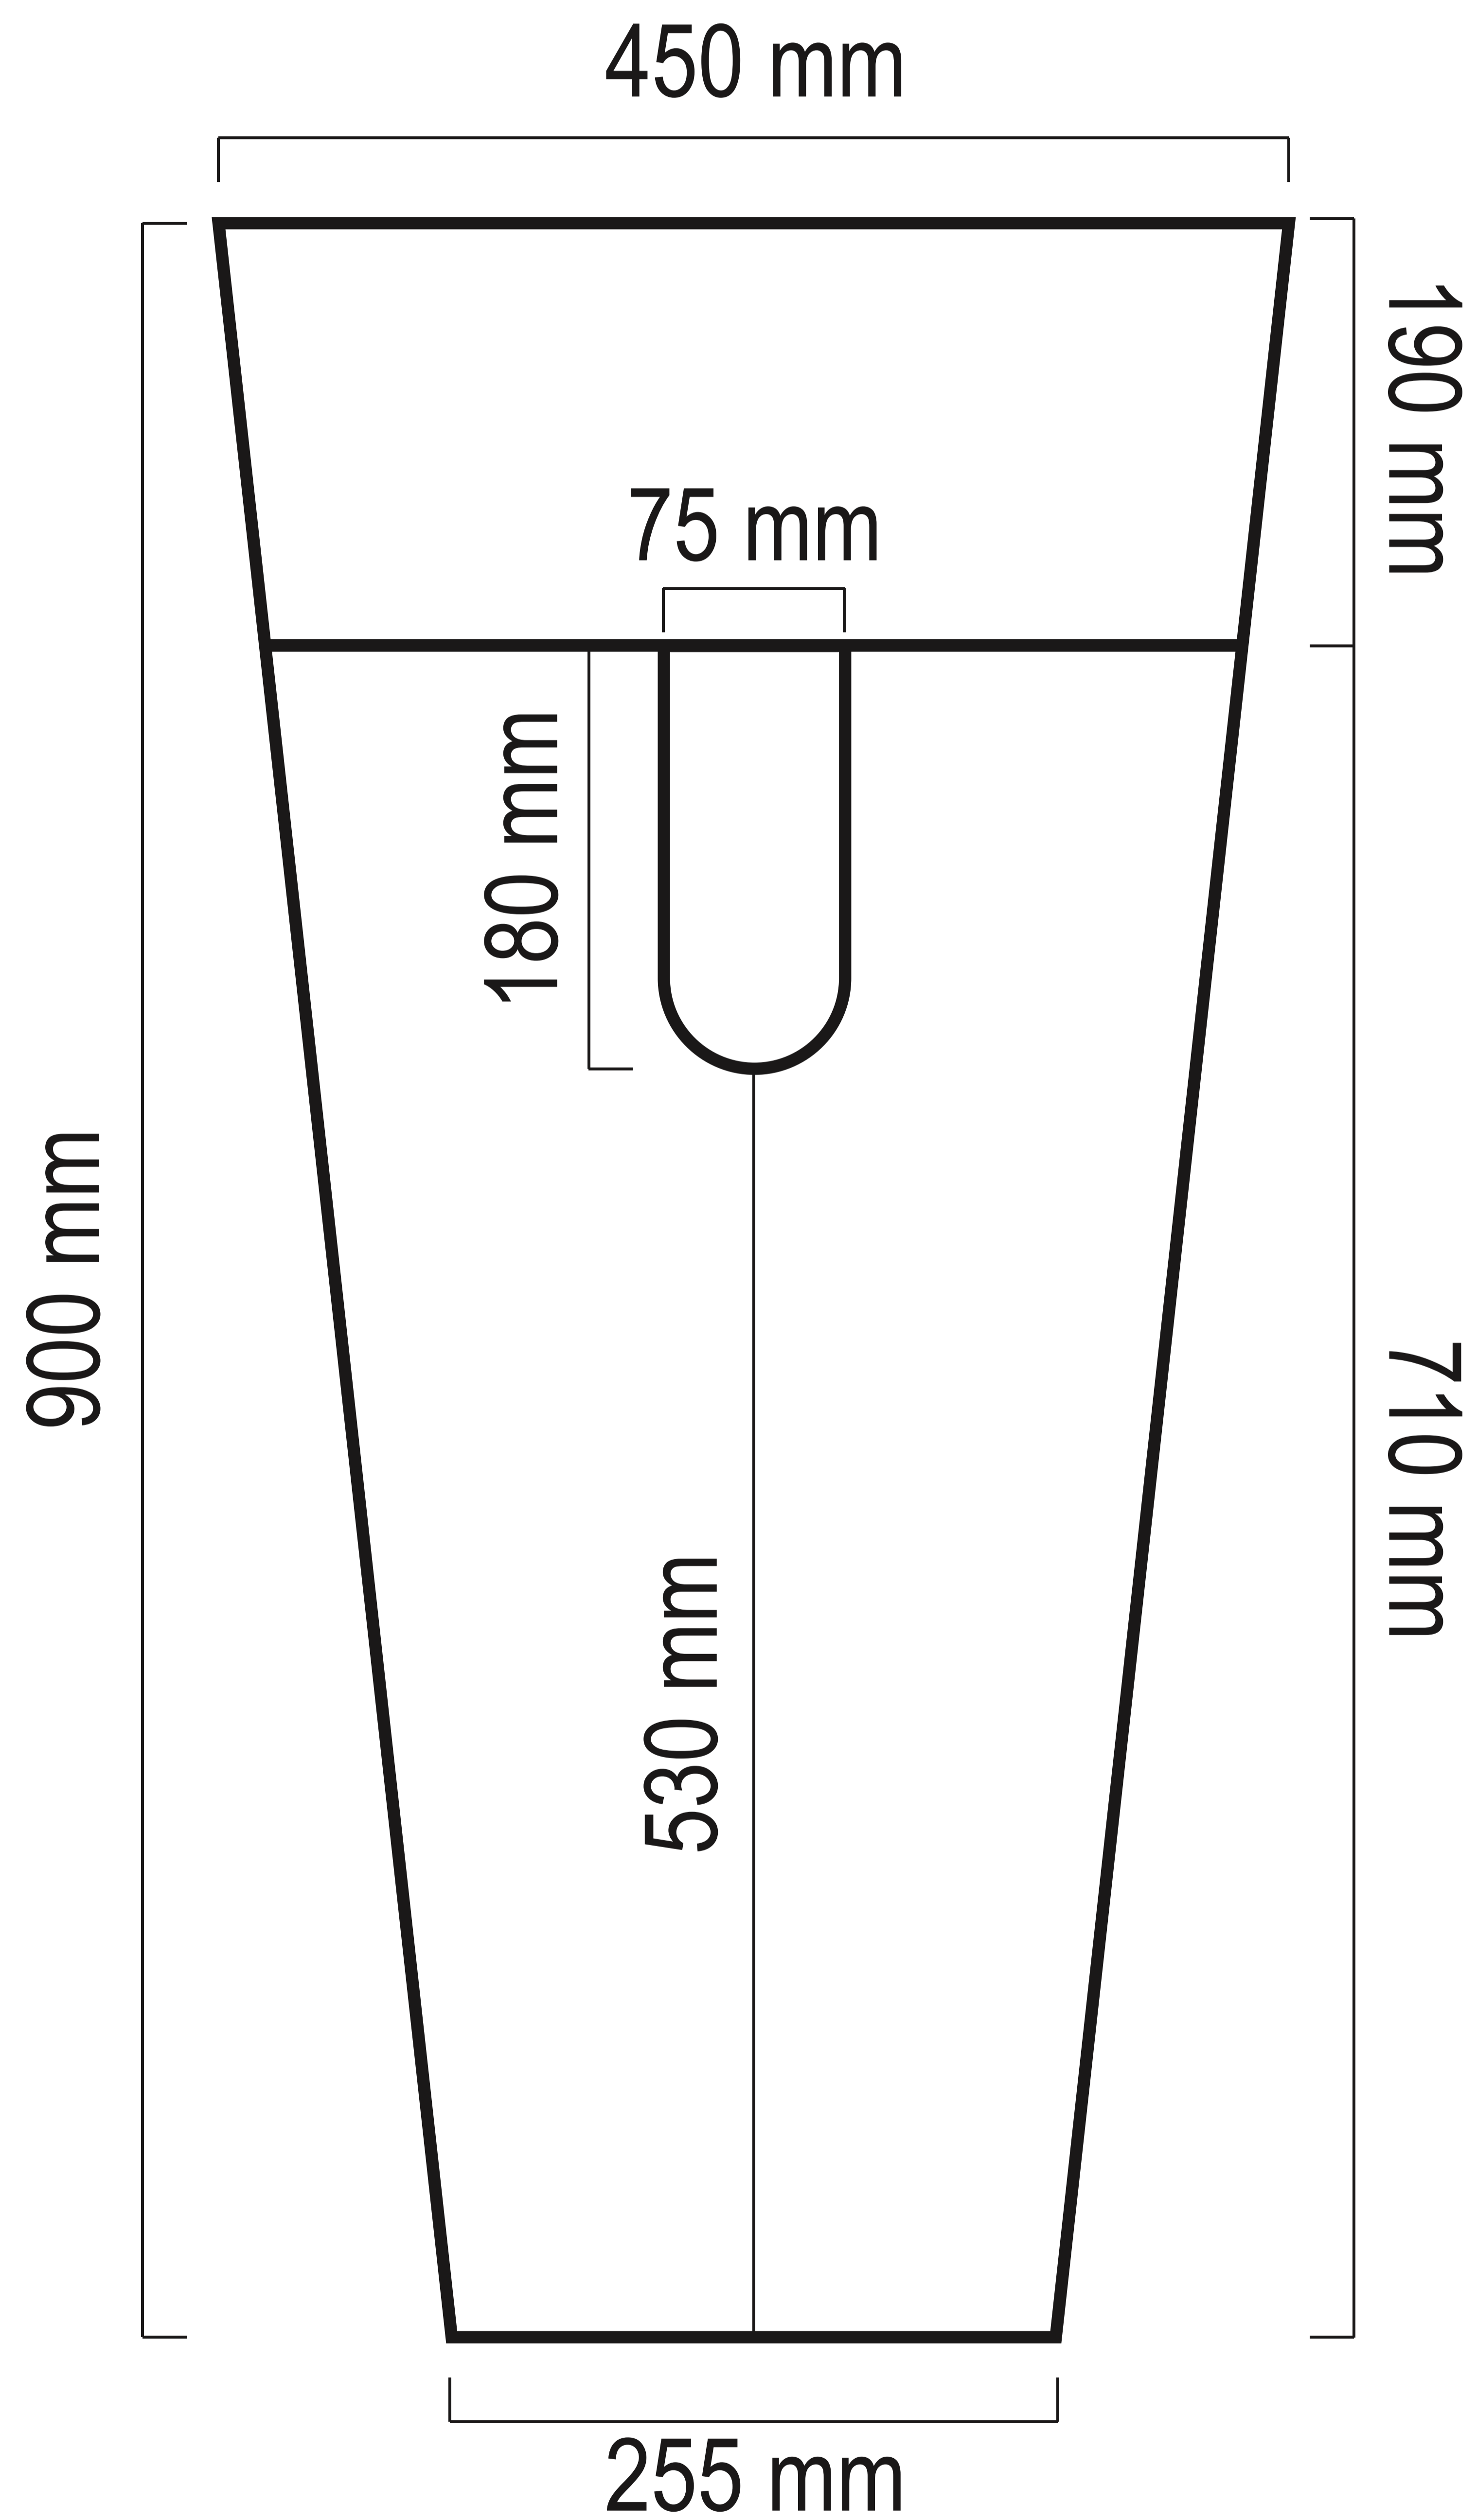

## Stone Pedestal Wash Basin - Asura

Product Code : 9054

Technical Drawing

All dimension are in **mm**